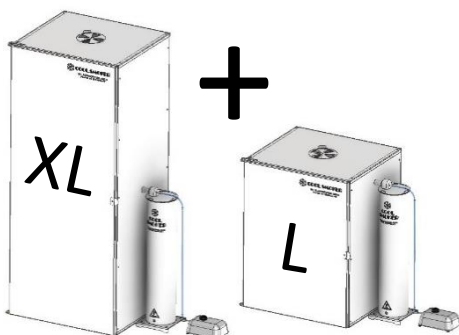

COOL SMOKER

Kaltrauchgenerator

L ca. 460x400x600
XL ca. 460x400x1100

www.COOLSMOKER.net

info@coolsmoker.net

by SINNOTECS GmbH

Made in Germany

1.