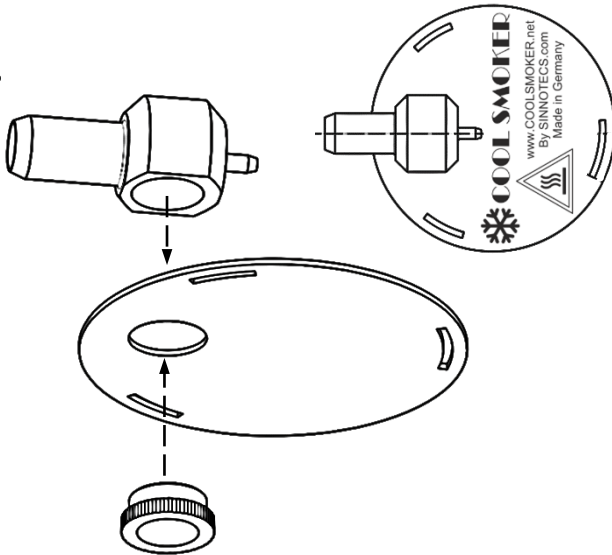

1.

2.

3.

4.

5.

6.

6.1 ! ca. 5-10 min