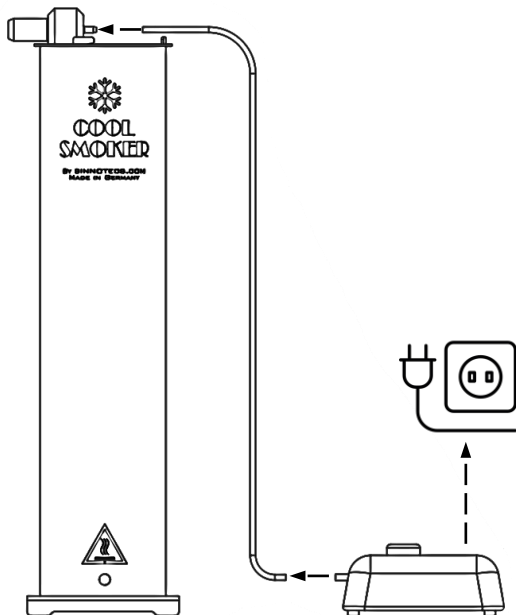

1.

2.

3.

4.

5.

6.

6.1 ! ca. 5-10 min