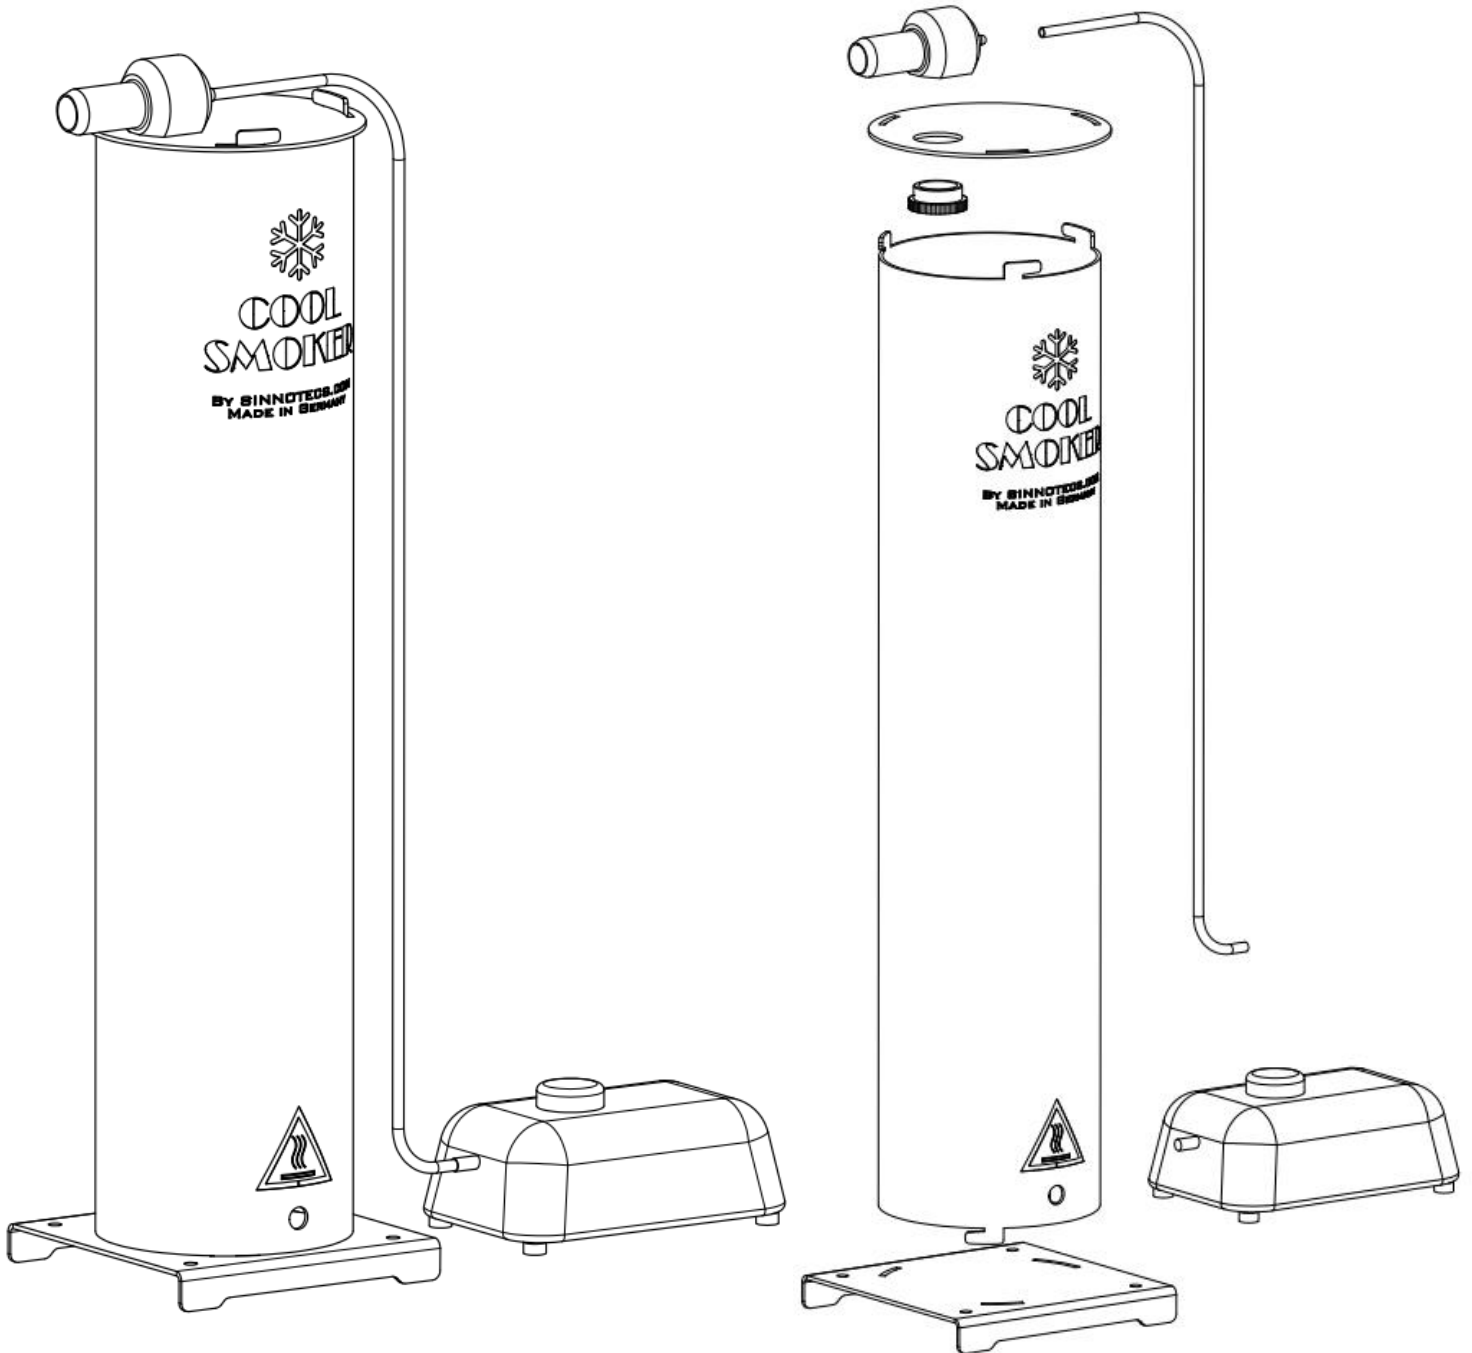

COOL SMOKER

Kaltrauchgenerator

L ca. 460x400x600
XL ca. 460x400x1100

www.COOLSMOKER.net

info@coolsmoker.net

by SINNOTECS GmbH

Made in Germany

1.