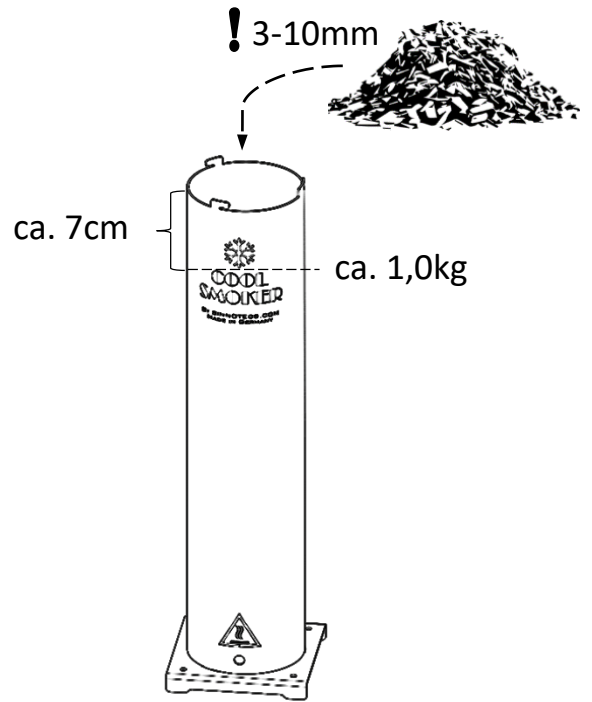

1.

2.

3.

4.

5.

6.

6.1 ! ca. 5-10 min