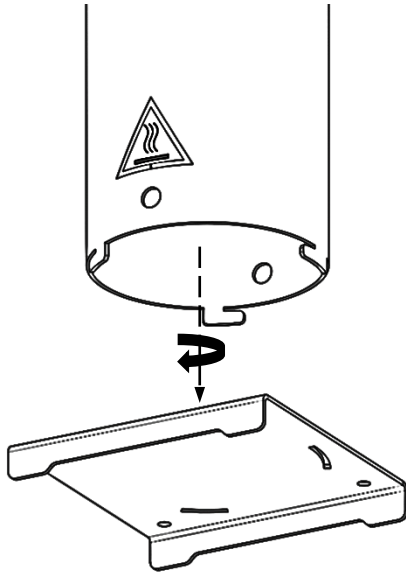

COOL SMOKER

Kaltrauchgenerator

L ca. 460x400x600
XL ca. 460x400x1100

www.COOLSMOKER.net

info@coolsmoker.net

by SINNOTECS GmbH

Made in Germany

1.